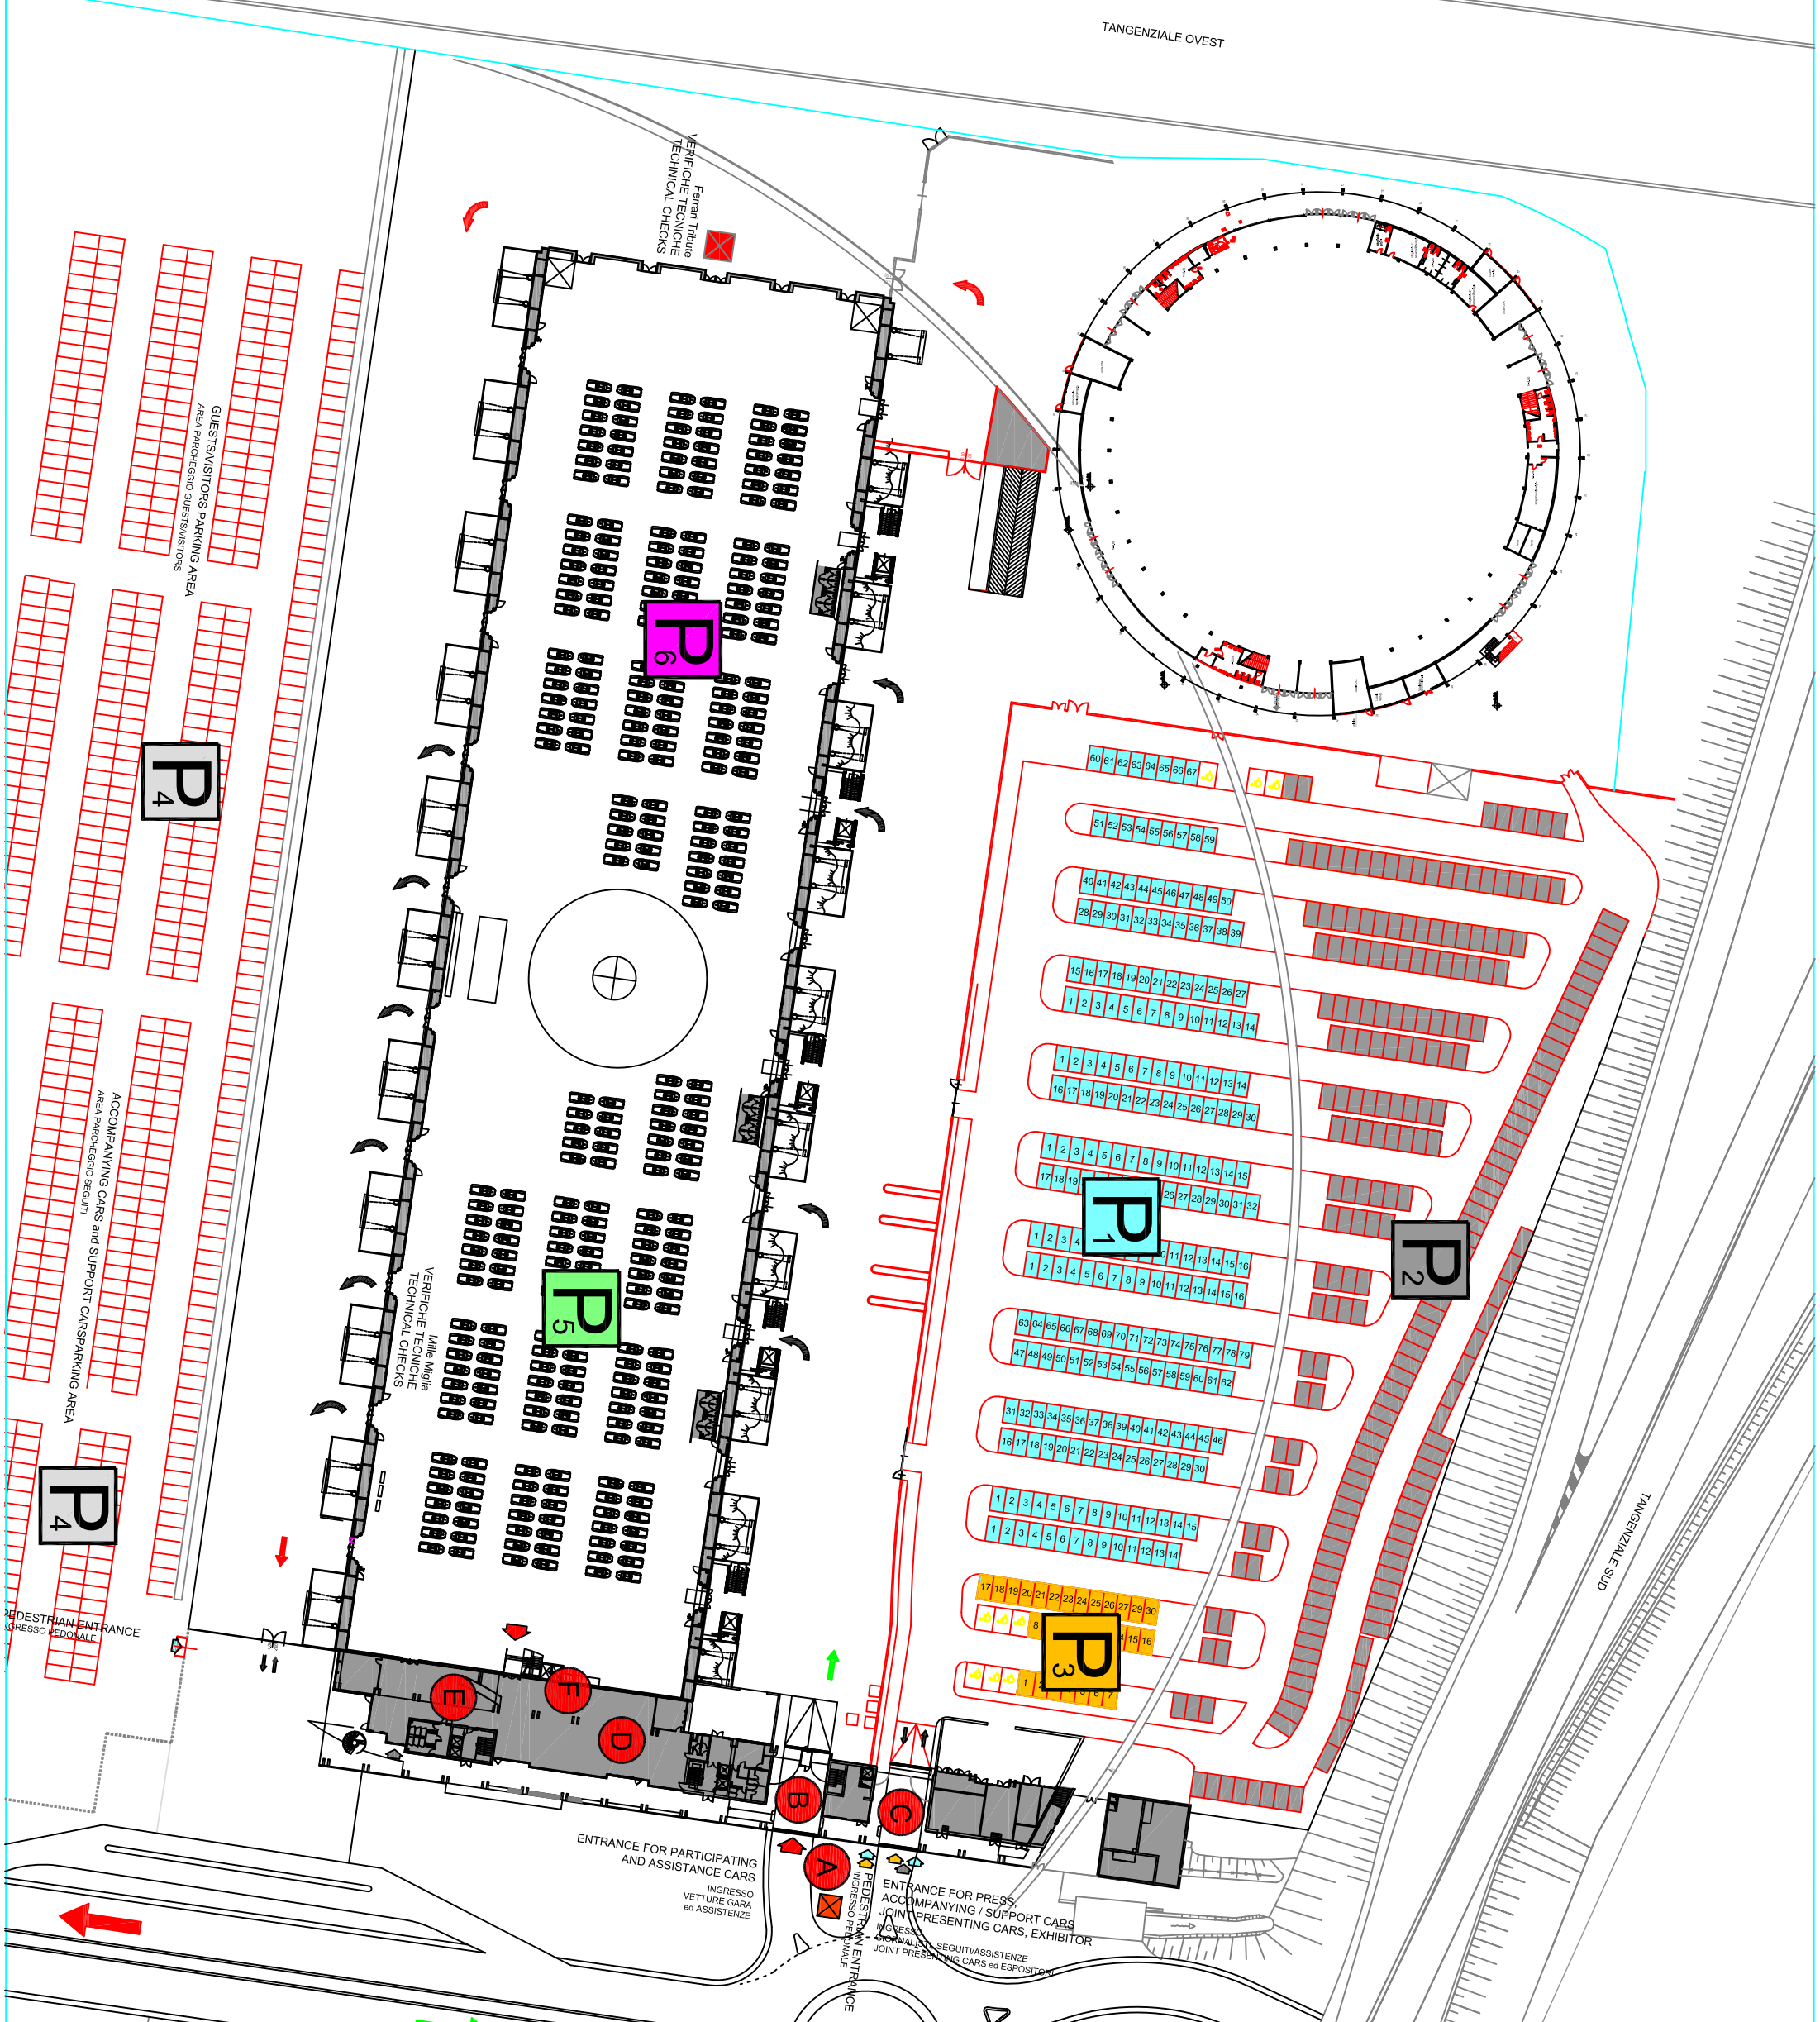

Mille Miglia Paddock

at Fiera di Brescia

May 3 2011

- A** Welcome point
- B** Entrance for participating and support cars
Ingresso vetture gara ed assistenza
- C** Entrance for press, accompanying/support cars
Ingresso giornalisti, seguiti/assistenze marce
Ingresso giornalisti, seguiti/assistenze marce
- D** Mille Miglia Administrative checks
Accrediti e verifiche sportive Mille Miglia
- E** Ferrari Tribute Administrative checks
Accrediti e verifiche sportive Ferrari Tribute
- F** Area Shop
- P1** Parking for accompanying and support cars joint, presenting sponsors
Parcheggio seguiti ed assistenze marce joint presenting sponsor
- P2** Parking for press
Parcheggio giornalisti
- P3** Parking Organisation
Parcheggio Organizzazione
- P4** Parking for guests, accompanying visitors and support cars of joint, presenting sponsor and cars on waiting list
Parcheggio guests, visitors seguiti ed assistenze marce non joint presenting sponsor e vetture in lista di attesa
- P5** Parking for Mille Miglia rally cars
Parcheggio vetture gara Mille Miglia
- P6** Parking for Ferrari Tribute rally cars
Parcheggio vetture gara Ferrari Tribute

H Helicopter landing ground

A WELCOME POINT

B ENTRANCE FOR PARTICIPATING AND ASSISTANCE CARS
INGRESSO VETTURE GARA ed ASSISTENZE

C ENTRANCE FOR PRESS, ACCOMPANYING / SUPPORT CARS
JOINT PRESENTING CARS, EXHIBITOR
INGRESSO GIORNALISTI, SEGUITI/ASSISTENZE MARCE joint presenting sponsor