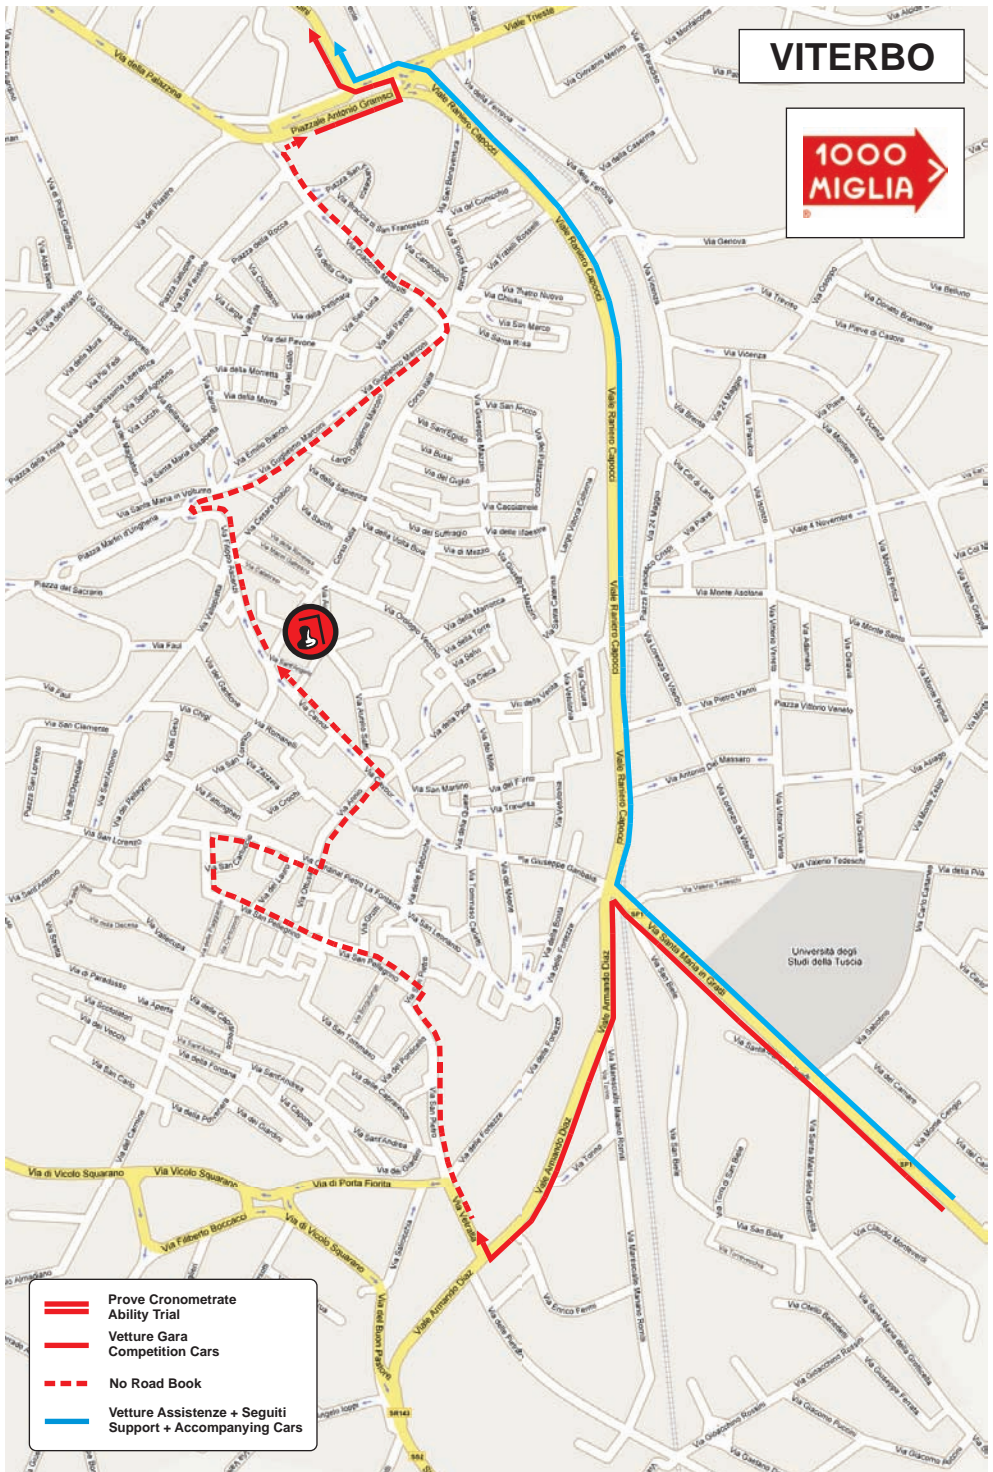

VITERBO

1000
MIGLIA

- Prove Cronometrate
Ability Trial
- Vetture Gara
Competition Cars
- No Road Book
- Vetture Assistenze + Seguiti
Support + Accompanying Cars