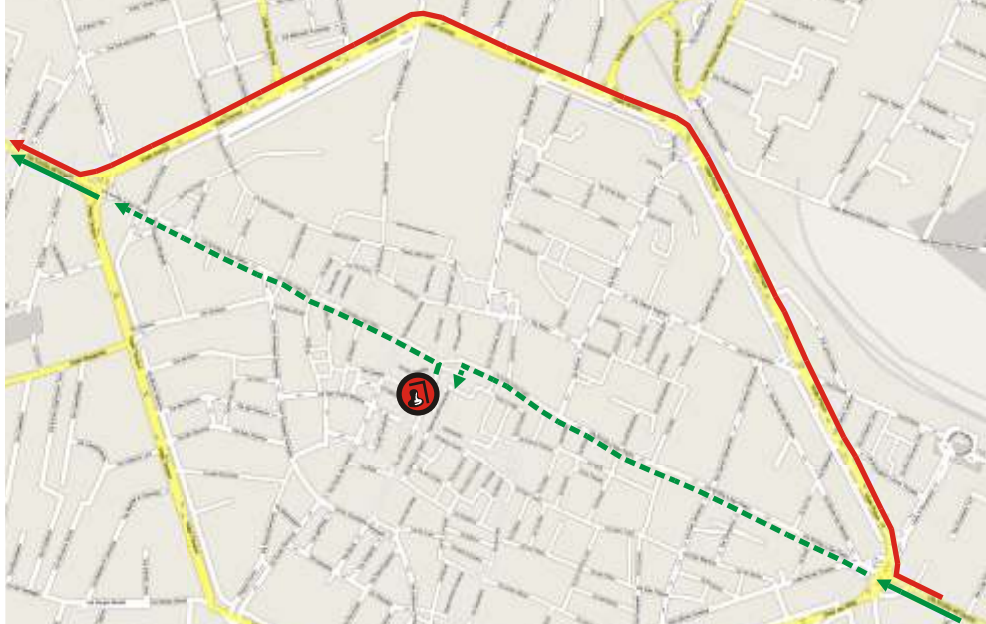

# REGGIO EMILIA

1000  
MIGLIA

-  Prove Cronometrate  
Ability Trial
-  Vetture Gara  
Competition Cars
-  No Road Book
-  Vetture Assistenze + Seguiti  
Support + Accompanying Cars

1000 MIGLIA 2010